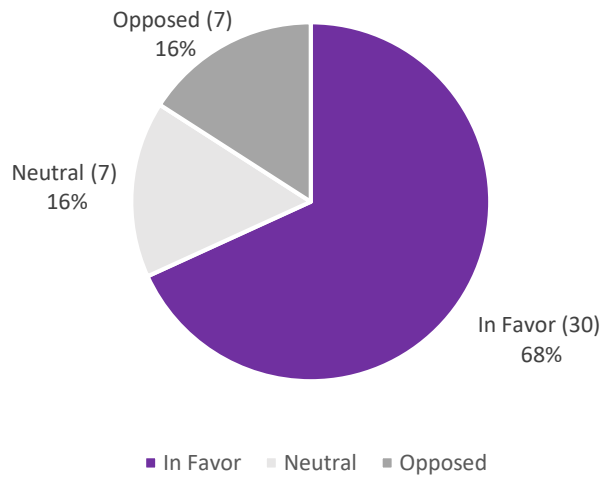

Community

n = 44