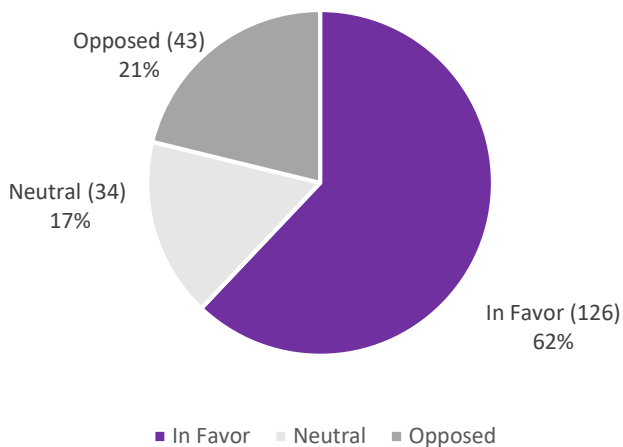

Parents/Guardians

n = 203

Top Concerns of Parents/Guardians

- No Concern
- Length of School Day
- Academic Performance
- Child Care
- Activities Transportation