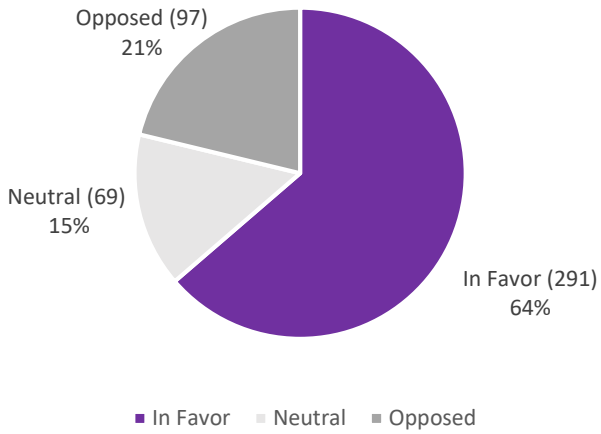

Baxter Community School District

4 Day Instructional Week Survey Results

Overall

n = 457

Staff

n = 52

Students

n = 158