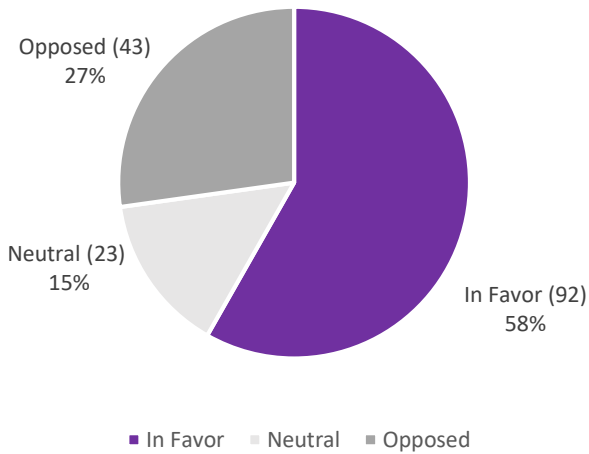

Baxter Community School District

4 Day Instructional Week Survey Results

Overall

n = 457

Staff

n = 52

Students

n = 158