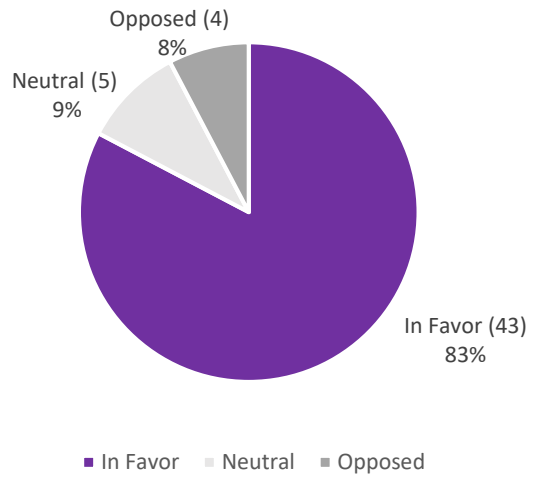

Baxter Community School District

4 Day Instructional Week Survey Results

Overall

n = 457

Staff

n = 52

Students

n = 158